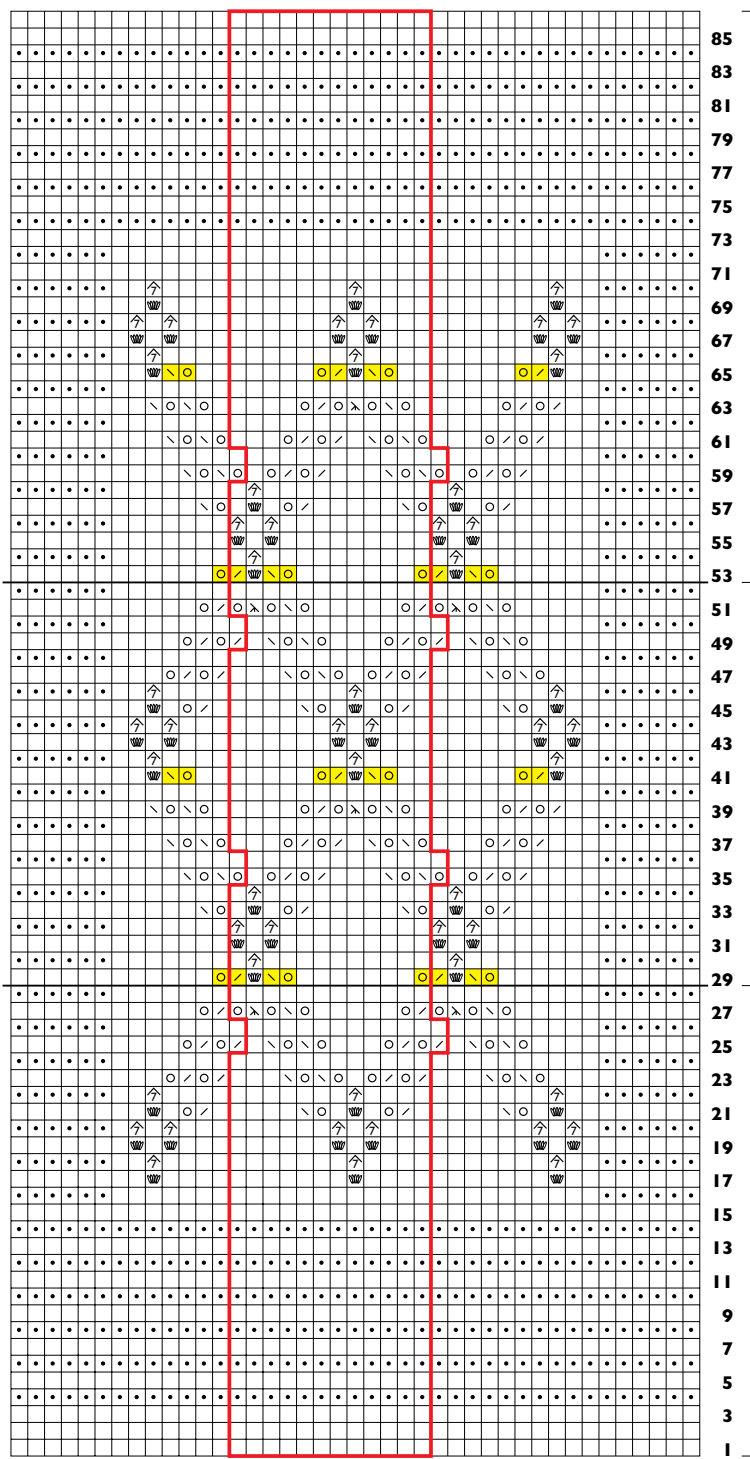

Crown Prince Center

- k on RS; p on WS
- p on RS; k on WS
- yo
- / k2tog
- \ sl 1, k1, pss0
- x sl 1, k2tog, pss0
- ⌘ 7-st nupp (see Stitch Guide)
- ↑ p7tog
- pattern repeat

85
83
81
79
77
75
73
71
69 work once
67
65
63
61
59
57
55
53
51
49
47
45
43
41 work 6 times
39
37
35
33
31
29
27
25
23
21
19
17
15
13 work once
11
9
7
5
3
1

work 6 times